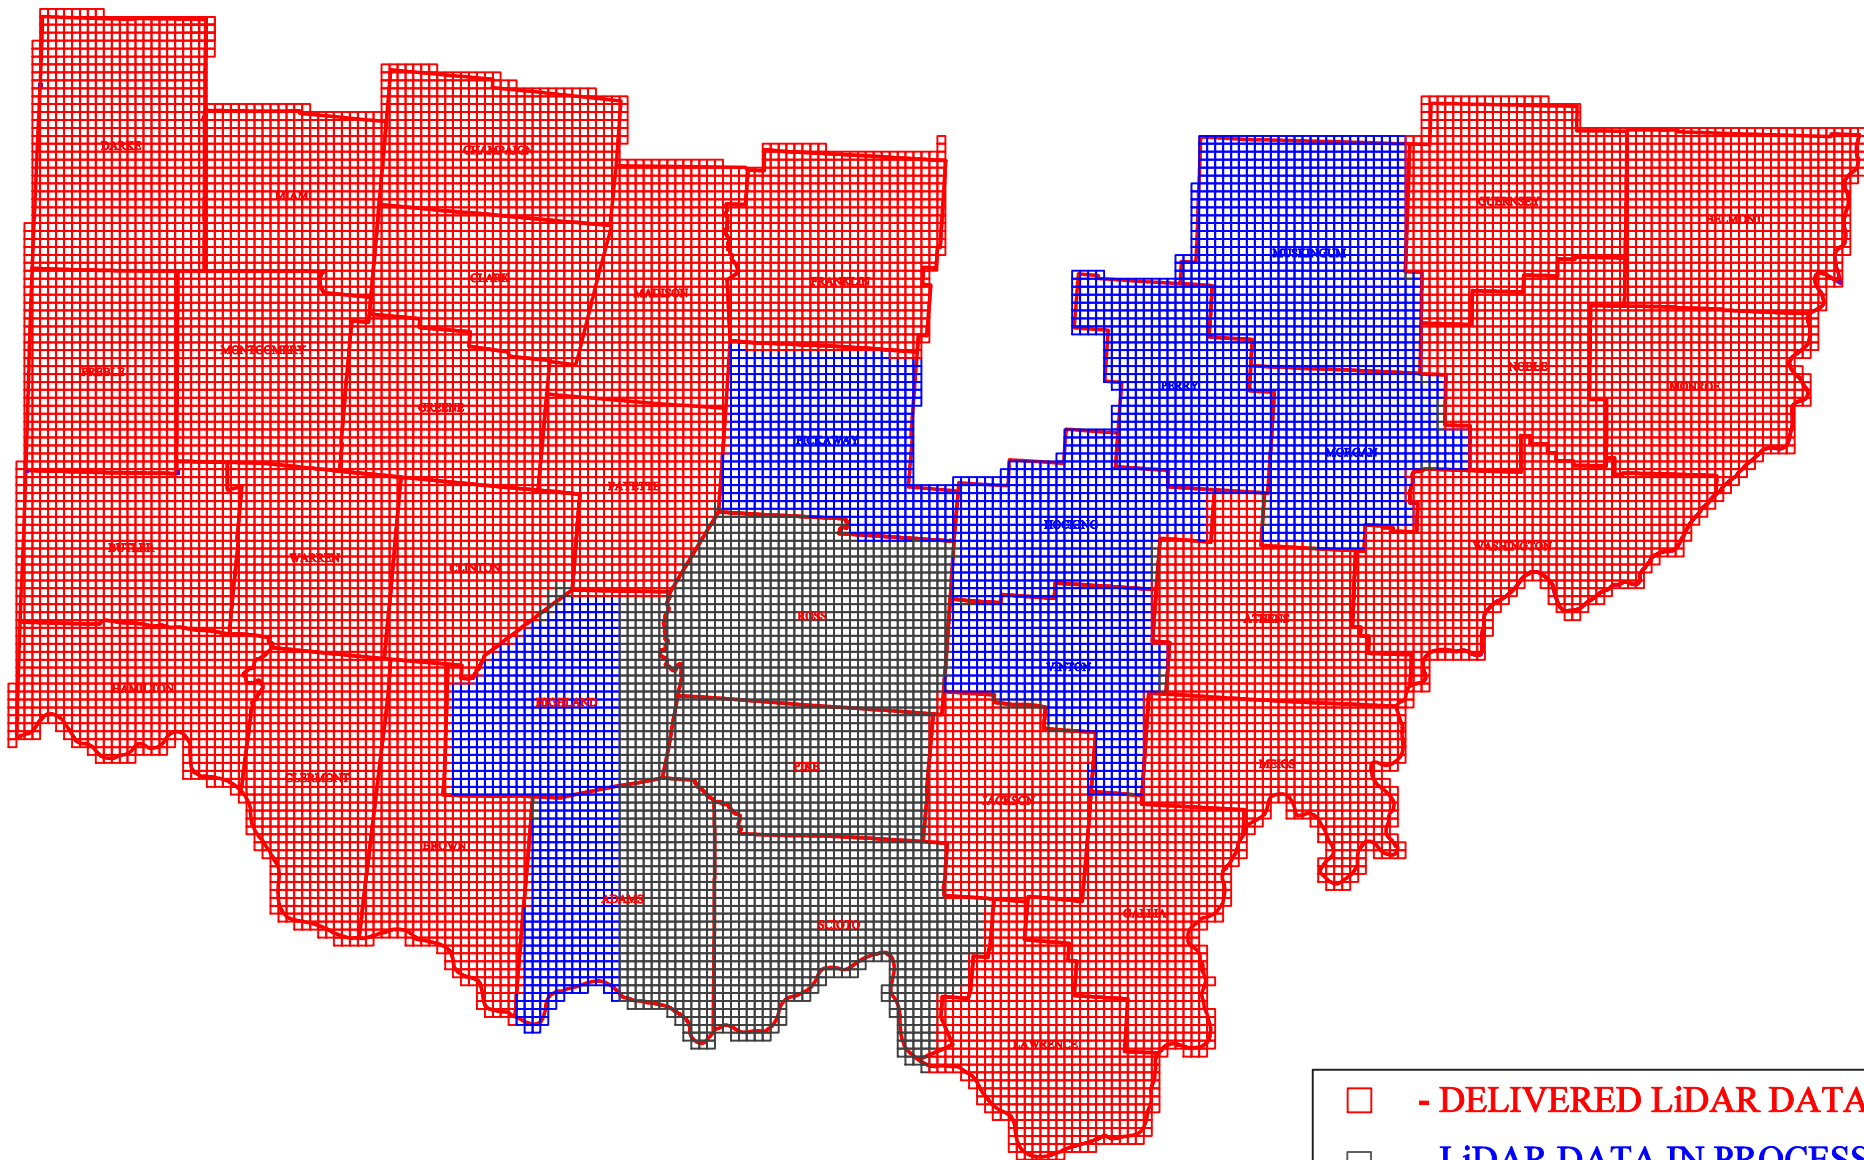

OHIO STATEWIDE 2007 LiDAR DEM STATUS

AS OF: December 27, 2007 - 9:00 AM

- DELIVERED LiDAR DATA
- LiDAR DATA IN PROCESS
- TO BE FLOWN IN 2008

66462

WOOLPERT, Inc.
4454 Idea Center Boulevard
Dayton, Ohio 45430-1500
www.woolpert.com
(937) 461-5660
FAX: (937) 461-0743